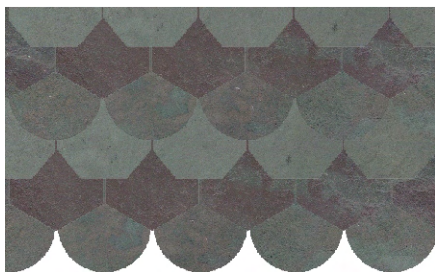

Sheldon Slate

Products Company, Inc.

Custom Roofing Slate

*Sheldon
Roofing Slates
Standard
1 1/4" - 5/16"
Thick*

*Custom Shapes,
Sizes, and
Thickness
available*

Natural roofing slate has endured for centuries, and has been acclaimed for its performance, aesthetic qualities, and longevity. Roofing slate is specified due to its natural beauty, resistance to fire and acid, and long term durability. Our combination of advanced technology and skilled craftsmen make it possible for us to reproduce any slate tile color or size for restoration projects or new construction.

Sheldon Slate

Products Company, Inc.

Roofing Slate

*Sheldon Roofing Slates
Standard 1/4" - 5/16" Thick*

Natural roofing slate has endured for centuries, and has been acclaimed for its performance, aesthetic qualities, and longevity. Roofing slate is specified due to its natural beauty, resistance to fire and acid, and long term durability.

| <i>Slate Size</i> | <i>#per Square</i> | <i>Weight</i> | <i>Slate Size</i> | <i>#per Square</i> | <i>Weight</i> |
|-------------------|--------------------|---------------|-------------------|--------------------|---------------|
| 24 x 12 | 114 | 700 | 16 x 12 | 185 | 750 |
| 22 x 12 | 126 | 710 | 16 x 10 | 221 | 750 |
| 22 x 11 | 138 | 710 | 16 x 08 | 277 | 750 |
| 20 x 12 | 141 | 725 | 14 x 12 | 219 | 780 |
| 20 x 11 | 154 | 725 | 14 x 10 | 261 | 780 |
| 20 x 10 | 170 | 725 | 14 x 08 | 327 | 780 |
| 18 x 12 | 160 | 800 | 12 x 12 | 267 | 800 |
| 18 x 11 | 175 | 800 | 12 x 12 | 320 | 800 |
| 18 x 10 | 192 | 800 | 12 x 08 | 400 | 800 |
| 18 x 09 | 213 | 800 | 12 x 06 | 533 | 800 |