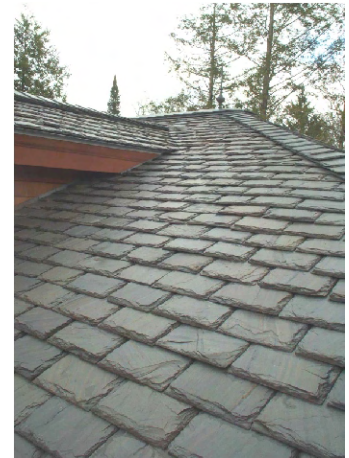

Sheldon Slate Products, Inc.
Box 199 Fox Road
Middle Granville, N.Y. 12849

Sheldon Slate Products, Inc. Produces roofing tiles on a custom made to order basis. Special sizes as well as standard sizes are available.

N.Y. Phone: 518- 642-1280 Fax: 518-642-9085
Maine Phone: 207-997-3615 Fax: 207-997-2966
Visit our web site at: www.sheldonslate.com